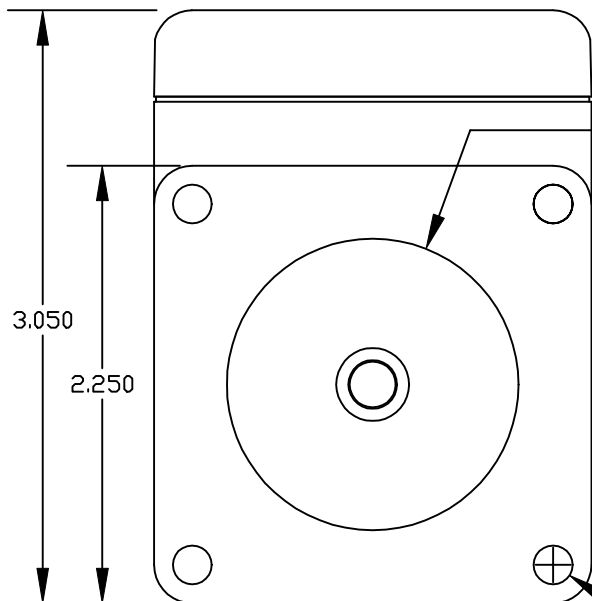

NOTE: 1 REFER TO DRAWING '2315D PINOUT' FOR CONNECTOR PINOUTS AND FUNCTION

FRONT

SIDE

REAR

TOP

TITLE: 2315D TRUE SERVO	
REV: 2	MATERIAL: CAST ALUMINUM
DATE: 3/1/01	FINISH: BLACK POWDER COAT
TOL: X.XXXX +/- .005 X.XXX +/- .005 INCHES X.XX +/- .01 UNLESS OTHERWISE NOTED	