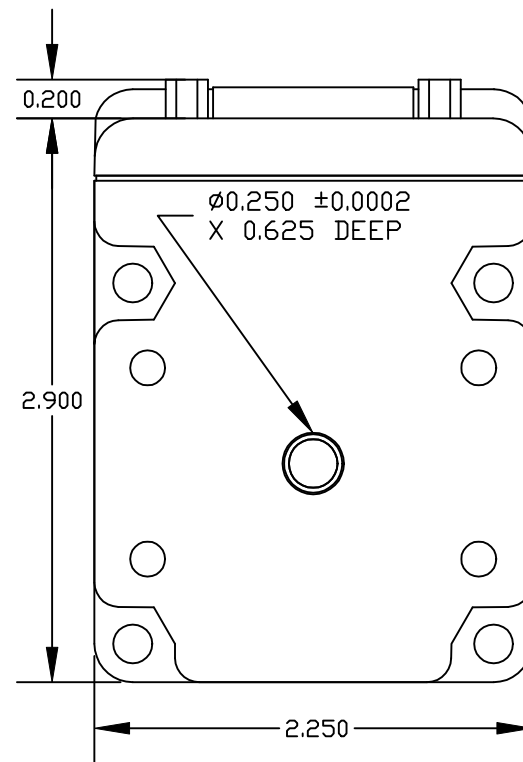

NOTE: 1 REFER TO DRAWING '2315D PINOUT' FOR CONNECTOR PINOUTS AND FUNCTION

FRONT

SIDE

REAR

TOP

TITLE: 2315D TRUE SERVO	
REV: 2	MATERIAL: CAST ALUMINUM
DATE: 3/1/01	FINISH: BLACK POWDER COAT
TOL: X.XXXX +/- .005 X.XXX +/- .005 INCHES X.XX +/- .01 UNLESS OTHERWISE NOTED	