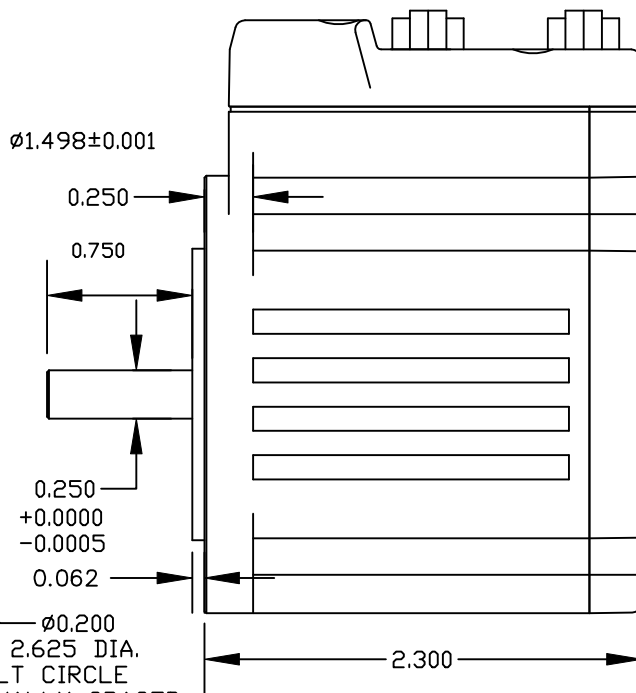

NOTE: 1 REFER TO DRAWING '2315D PINOUT' FOR CONNECTOR PINOUTS AND FUNCTION

FRONT

SIDE

REAR

TOP

TITLE: 2315D TRUE SERVO	
REV: 2	MATERIAL: CAST ALUMINUM
DATE: 3/1/01	FINISH: BLACK POWDER COAT
TOL: X.XXXX +/- .005 X.XXX +/- .005 INCHES X.XX +/- .01 UNLESS OTHERWISE NOTED	